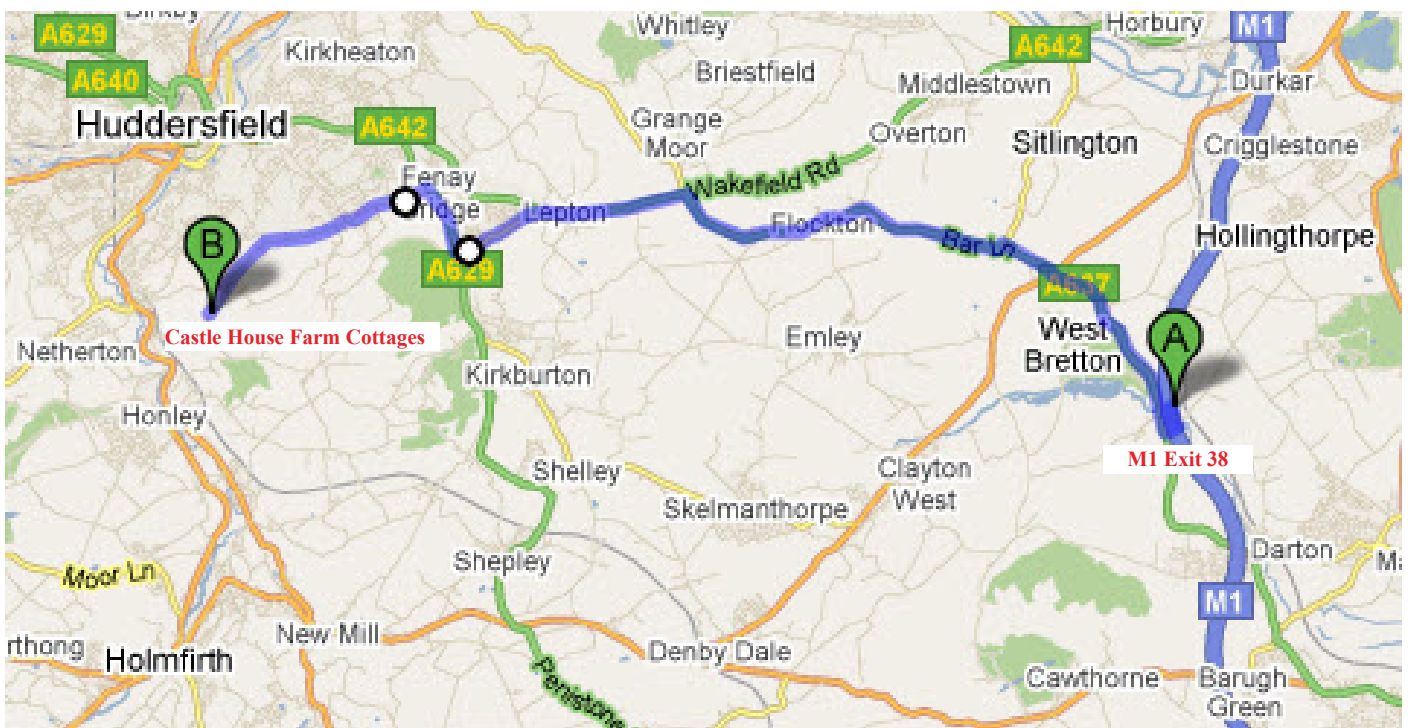

**DIRECTIONS to CASTLE HOUSE FARM**  
**Post Code HD4 6TS**

**From M1 J38**

Distance	Instruction	Road	For	Dir	Toward
0.0	Depart M1 J38	A637	6.2 mi	W	Huddersfield
6.2	Bear left onto	A642	1.4 mi	W	Huddersfield
7.6	Turn left onto Rowley Ln	B6433	1.0 mi	W	Sheffield
8.6	Bear right onto Penistone Rd	A629	0.7 mi	NW	Huddersfield
9.3	At Fenay Bridge, turn left onto	Fenay Lane	0.9 mi		Almondbury
10.2	Turn left at Westgate				Castle Hill
	Continue onto Kaye Ln		1.5 mi		
11.7	Turn left onto Castle houses and				
	Proceed to the end of the stone buildings				
	Turn right into courtyard				
	Arrive Castle House Farm				

**DIRECTIONS to CASTLE HOUSE FARM**  
**Post Code HD4 6TS**

***From Huddersfield***

Distance	Instruction	Road	For	Dir	Toward
0.0	From ring road take	A629	0.6 mi	E	Wakefield
0.6	Bear right onto	Somerset Rd	1.1 mi	E	Almondbury
1.7	At Almondbury church bear right	Westgate	1.6 mi	SW	Castle Hill
	Turn left onto Castle houses and				
	Proceed to the end of the buildings				
	Turn right into courtyard				
3.6	Arrive Castle House Farm				