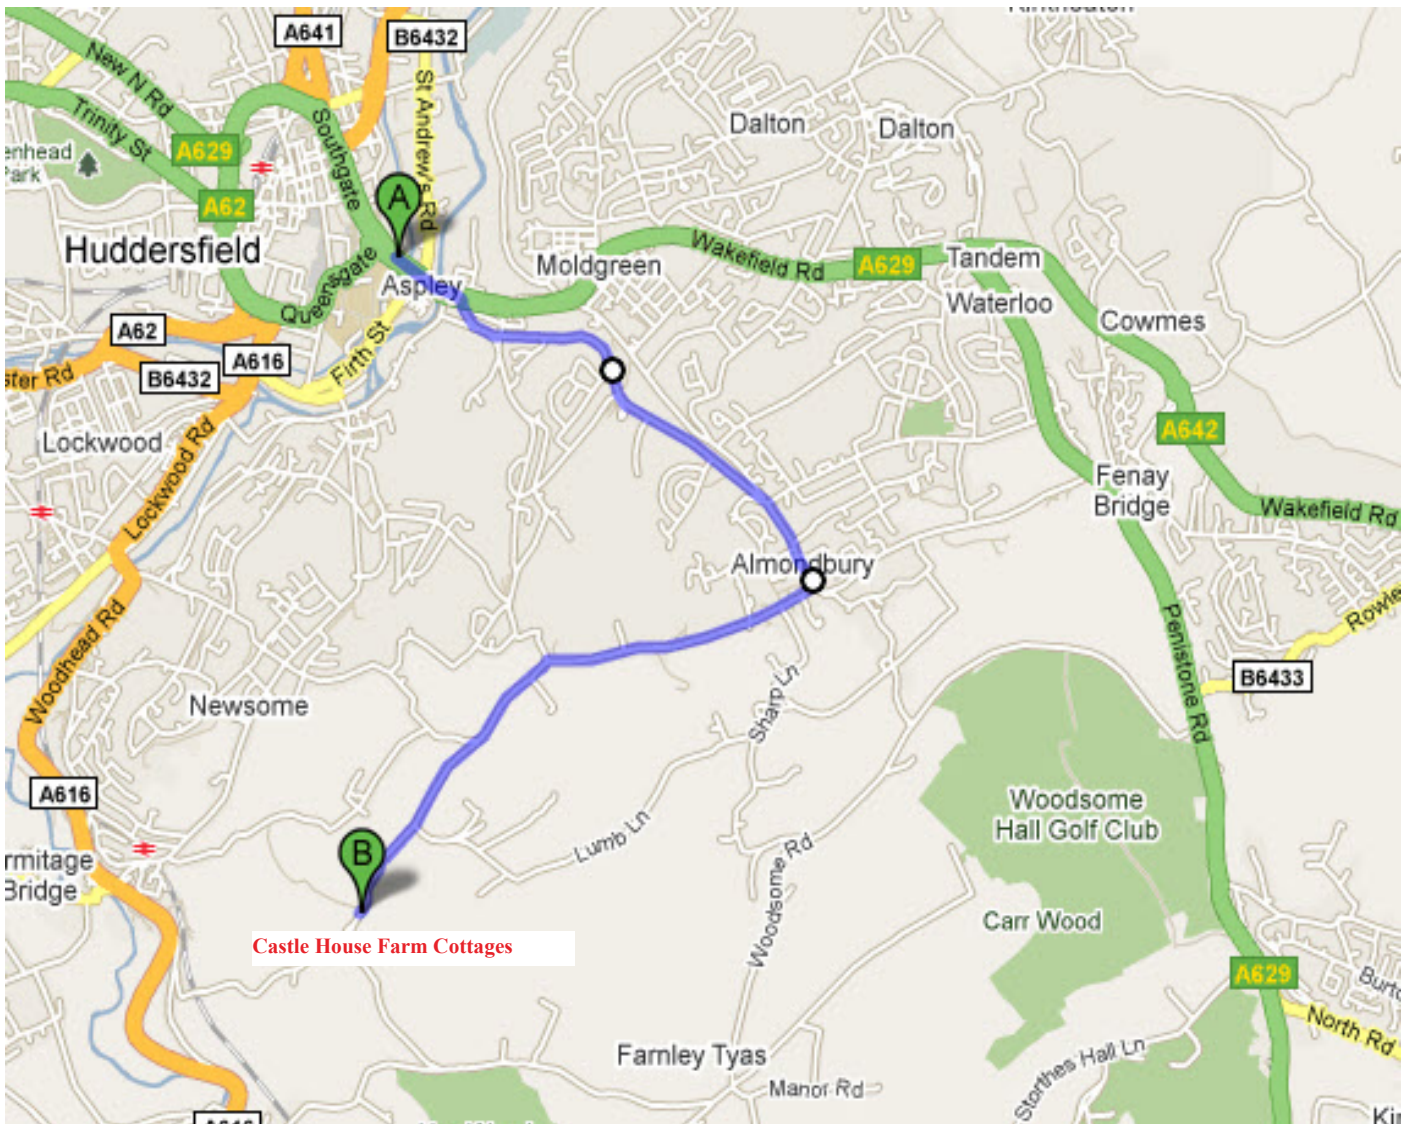

**DIRECTIONS to CASTLE HOUSE FARM**  
**Post Code HD4 6TS**

**From M1 J38**

Distance	Instruction	Road	For	Dir	Toward
0.0	Depart M1 J38	A637	6.2 mi	W	Huddersfield
6.2	Bear left onto	A642	1.4 mi	W	Huddersfield
7.6	Turn left onto Rowley Ln	B6433	1.0 mi	W	Sheffield
8.6	Bear right onto Penistone Rd	A629	0.7 mi	NW	Huddersfield
9.3	At Fenay Bridge, turn left onto	Fenay Lane	0.9 mi		Almondbury
10.2	Turn left at Westgate				Castle Hill
	Continue onto Kaye Ln		1.5 mi		
11.7	Turn left onto Castle houses and				
	Proceed to the end of the stone buildings				
	Turn right into courtyard				
	Arrive Castle House Farm				

**DIRECTIONS to CASTLE HOUSE FARM**  
**Post Code HD4 6TS**

***From Huddersfield***

Distance	Instruction	Road	For	Dir	Toward
0.0	From ring road take	A629	0.6 mi	E	Wakefield
0.6	Bear right onto	Somerset Rd	1.1 mi	E	Almondbury
1.7	At Almondbury church bear right	Westgate	1.6 mi	SW	Castle Hill
	Turn left onto Castle houses and				
	Proceed to the end of the buildings				
	Turn right into courtyard				
3.6	Arrive Castle House Farm				